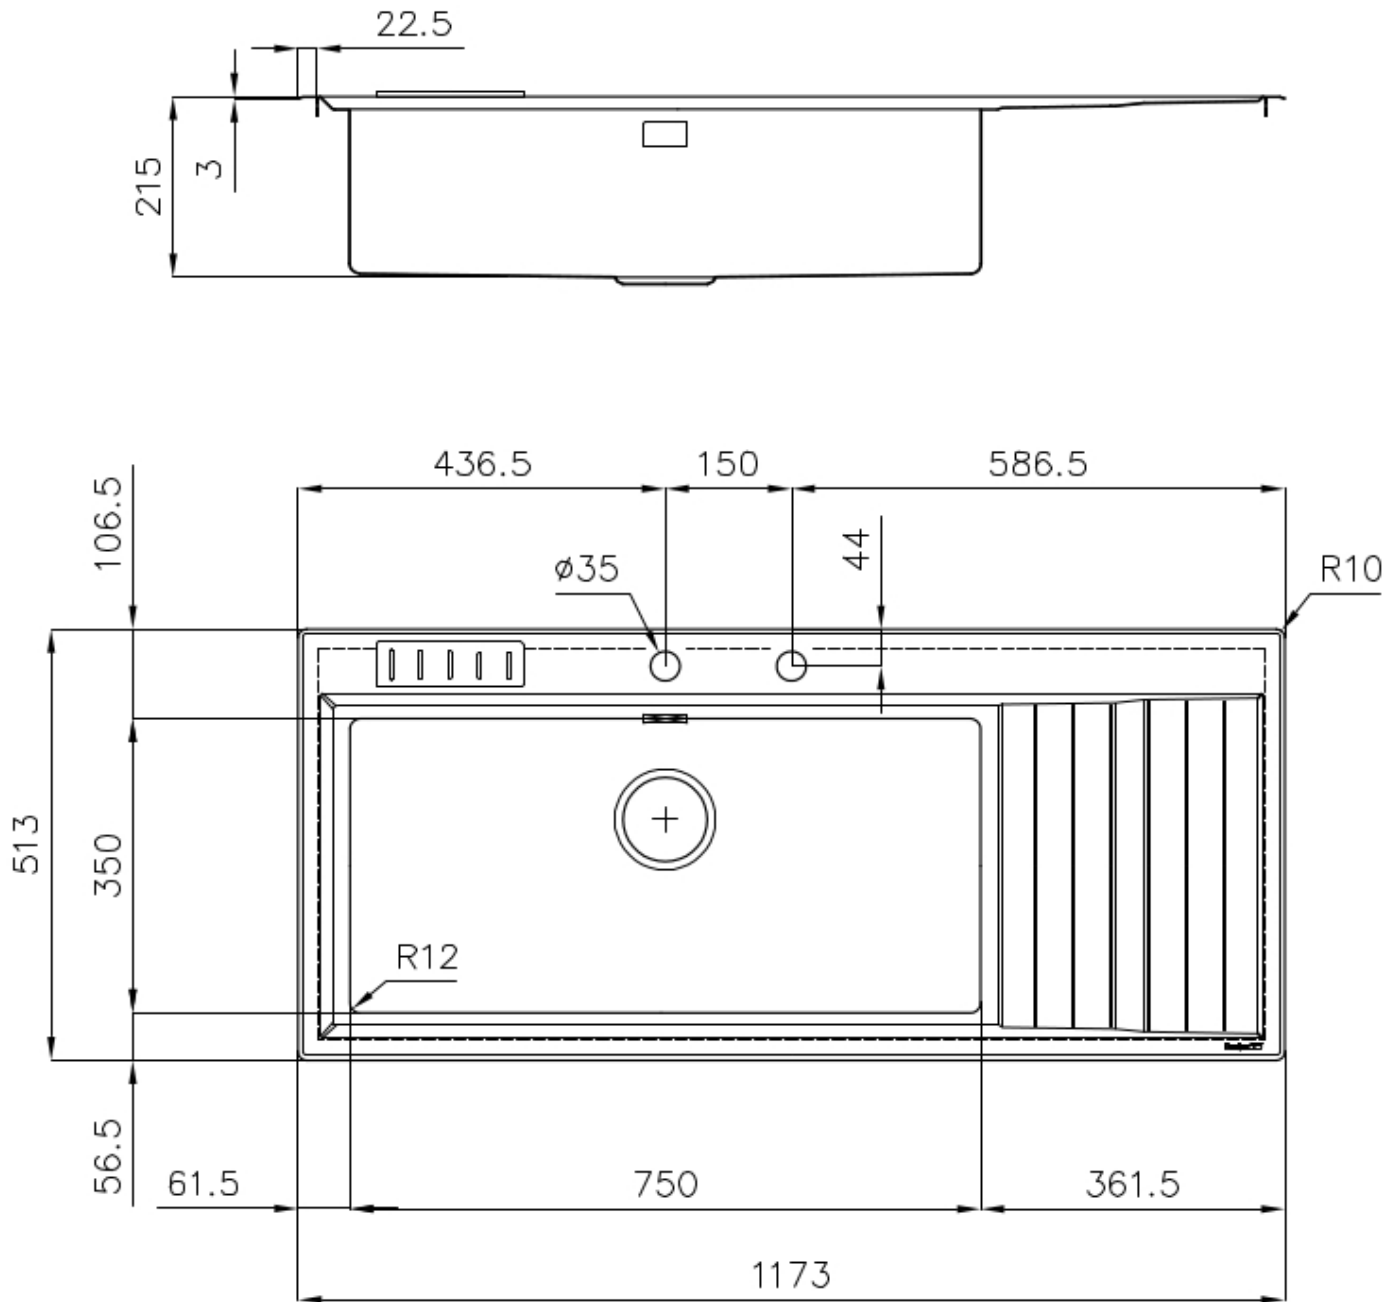

TECHNICAL DATA